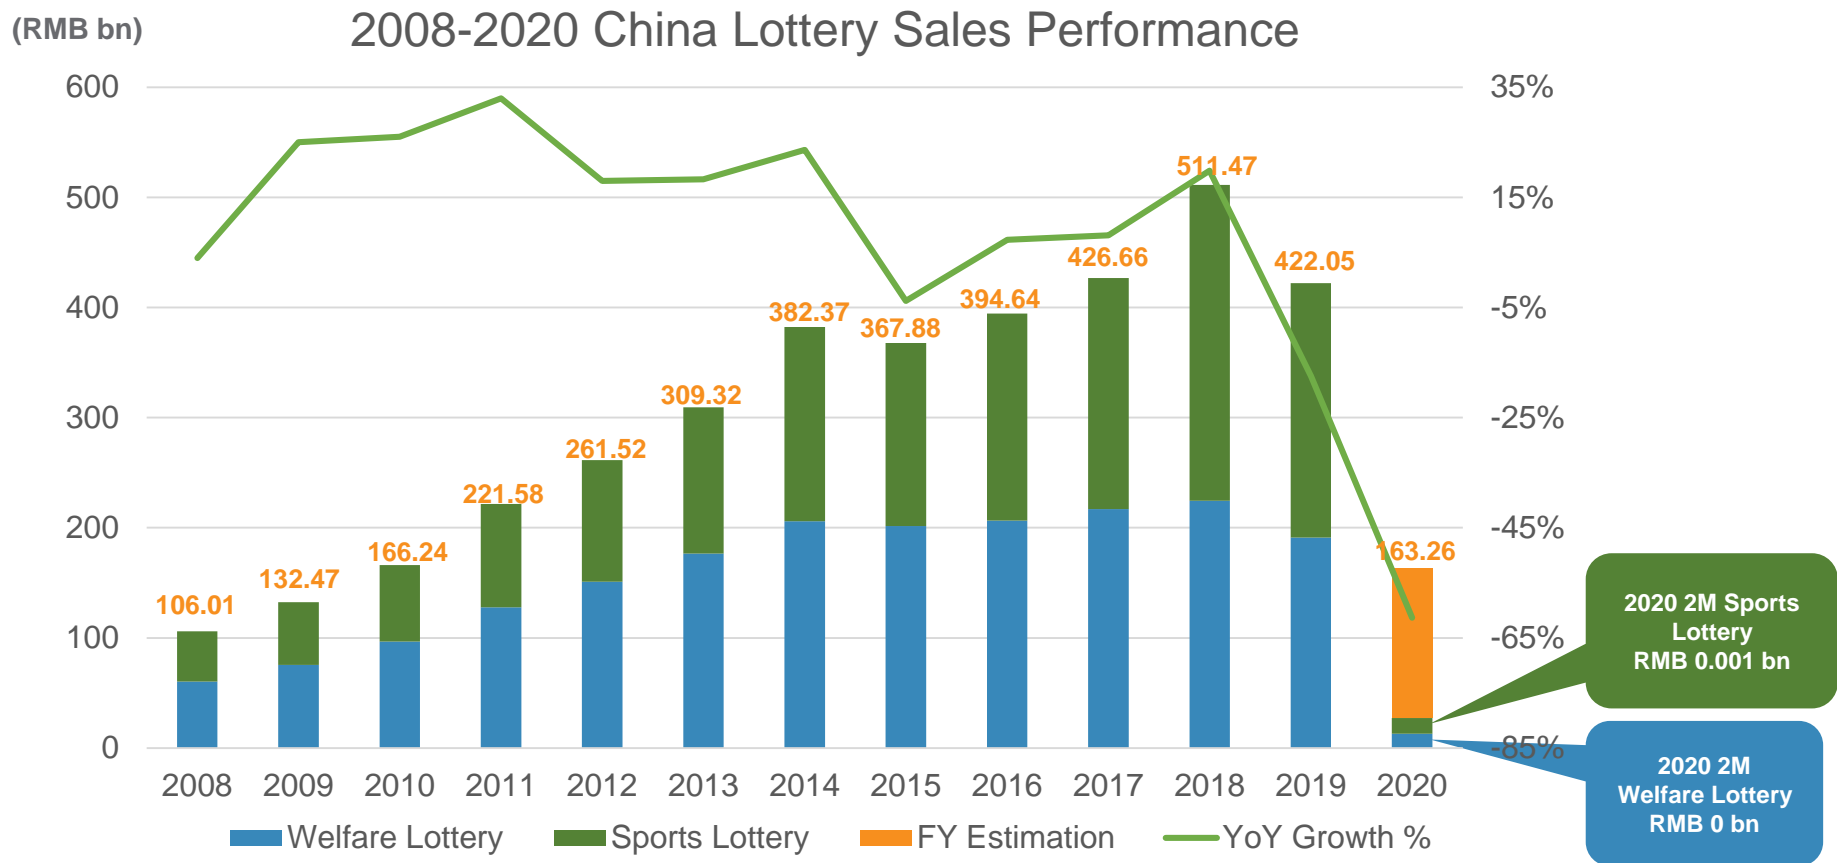

# China Lottery Sales Performance

Total sales of China lottery in Feb 2020 decreased by 99.9% YoY to RMB 0.001 billion.

Source: Ministry of Finance (Exclude FY Estimation)