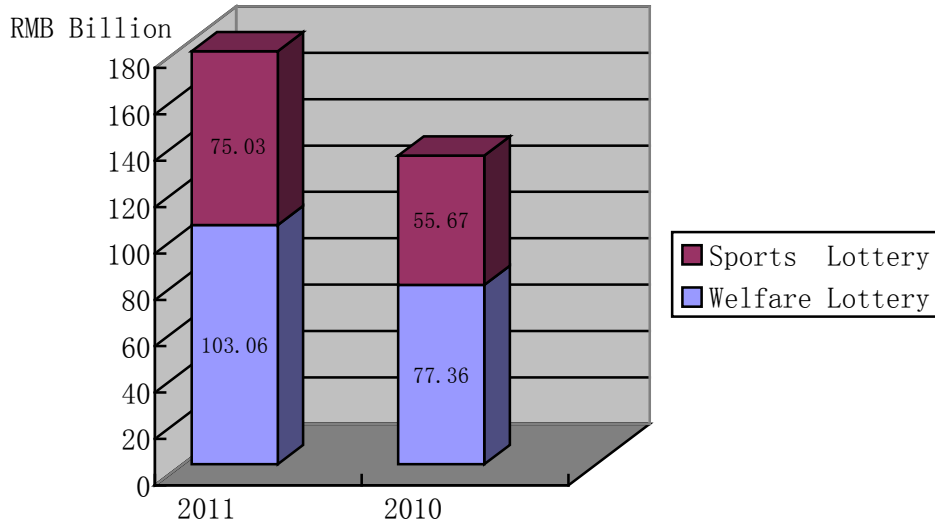

Attachment

China Lottery Performance

Total Lottery Sales for 2011 (from Jan to Oct) Up 34% YOY

**2011 Vs 2010 Lottery Sales in Mainland China (From Jan to Oct)**

|                          | <b>2011<br/>RMB/Billion</b> | <b>2010<br/>RMB/Billion</b> | <b>Change (%)</b> |
|--------------------------|-----------------------------|-----------------------------|-------------------|
| <b>Welfare Lottery</b>   | <b>103.06</b>               | <b>77.36</b>                | <b>+33</b>        |
| - Lotto                  | 72.78                       | 59.05                       | +23               |
| - Instant Scratch Card   | 16.48                       | 11.29                       | +46               |
| - Video Lottery Terminal | 13.8                        | 7.02                        | +97               |
| <b>Sport Lottery</b>     | <b>75.03</b>                | <b>55.67</b>                | <b>+35</b>        |
| - Lotto                  | 40.86                       | 31.24                       | +31               |
| - Instant Scratch Card   | 16.39                       | 13.28                       | +23               |
| - Single Match Game      | 17.78                       | 11.15                       | +59               |
| <b>Total</b>             | <b>178.09</b>               | <b>133.03</b>               | <b>+34</b>        |