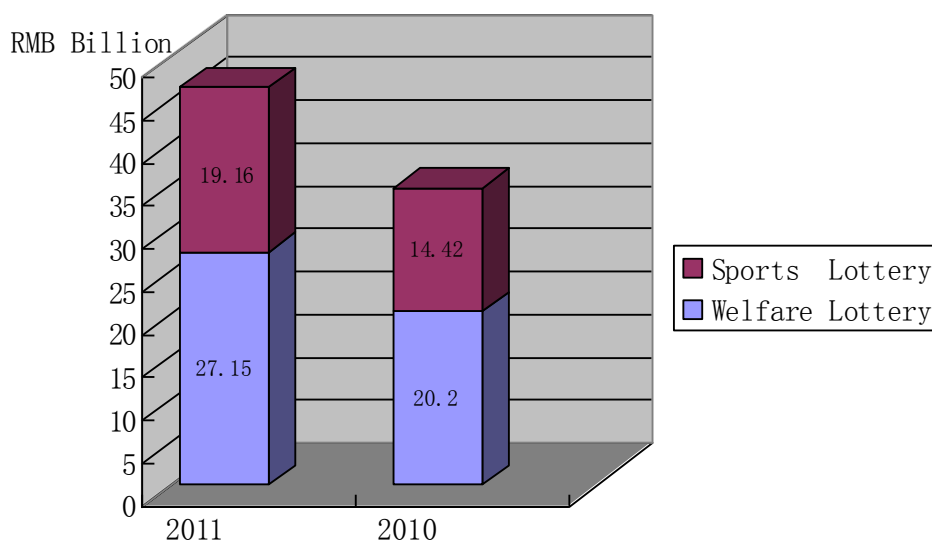

**Attachment**

**China Lottery Performance**  
**Total Lottery Sales for 2011 Q1 Up 34%**

**Q1 2011 Vs Q1 2010 Lottery Sales in Mainland China**

|                          | <b>2011<br/>RMB/Billion</b> | <b>2010<br/>RMB/Billion</b> | <b>Change (%)</b> |
|--------------------------|-----------------------------|-----------------------------|-------------------|
| <b>Welfare Lottery</b>   | <b>27.15</b>                | <b>20.2</b>                 | <b>+34</b>        |
| - Lotto                  | 19.03                       | 16.21                       | +17               |
| - Instant Scratch Card   | 4.42                        | 2.56                        | +73               |
| - Video Lottery Terminal | 3.70                        | 1.43                        | +159              |
| <b>Sport Lottery</b>     | <b>19.16</b>                | <b>14.42</b>                | <b>+33</b>        |
| - Lotto                  | 9.65                        | 9.06                        | +7                |
| - Instant Scratch Card   | 4.43                        | 3.21                        | +38               |
| - Single Match Game      | 5.08                        | 2.15                        | +136              |
| <b>Total</b>             | <b>46.31</b>                | <b>34.62</b>                | <b>+34</b>        |